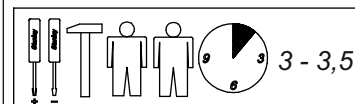

Instruction Manual

PARIS
WARDROBE
15619351

DISTRIBUTOR:
BOPITA
Energieweg 1, 6662 NS Elst
The Netherlands
www.bopita.com

22.12.2020.

Y x6	Z x9	I x12	R 5mm x16	J 3.5x15 x18	IB x1	JB 3x13 x2	T x3
A 8x35 x26	B x18	C 15x10 x26	H 4x25 x3	I x1	DA 2.5x16 x60	YB 7x50 x13	YA x3
FA x8	FB x8	WC 4mm x1	N x2	K x3	BA x8		