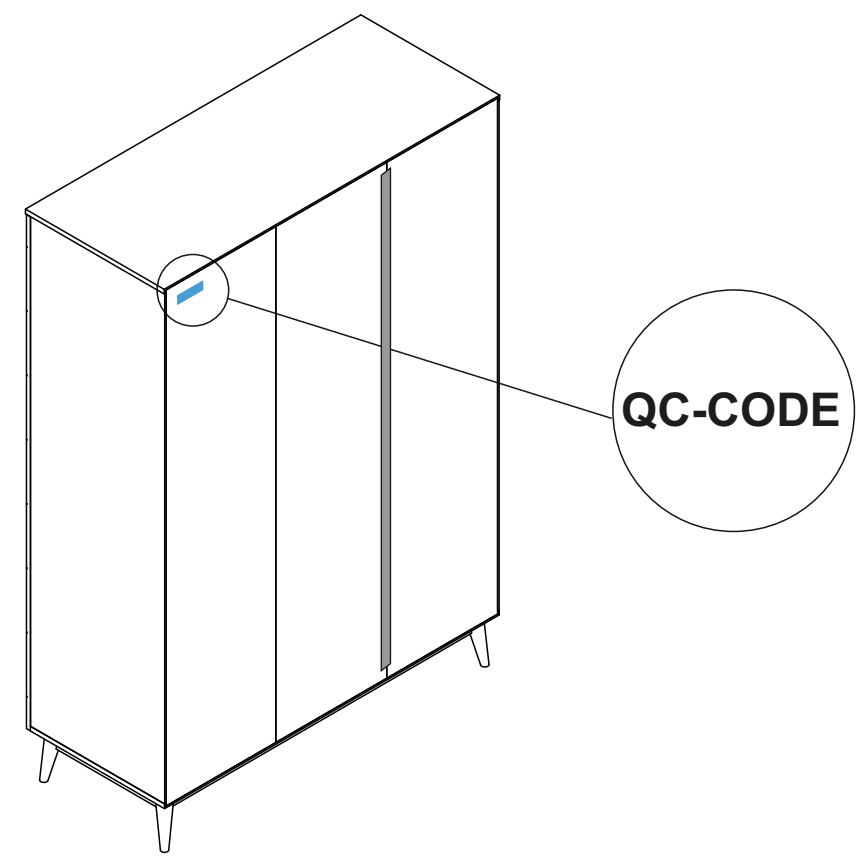

Y x6	Z x9	I x12	R 5mm x16	J 3.5x15 x18	IB x1	JB 3x13 x2	T x3
A 8x35 x26	B x18	C 15x10 x26	H 4x25 x3	I x1	DA 2.5x16 x60	YB 7x50 x13	YA x3
FA x8	FB x8	WC 4mm x1	N x2	K x3	BA x8		

QC-CODE

- (UK) for service requests
- (NL) voor service vragen
- (FR) pour les demandes de service
- (DE) für Service Anfragen
- (ES) para consultas de servicio
- (IT) per richieste di assistenza