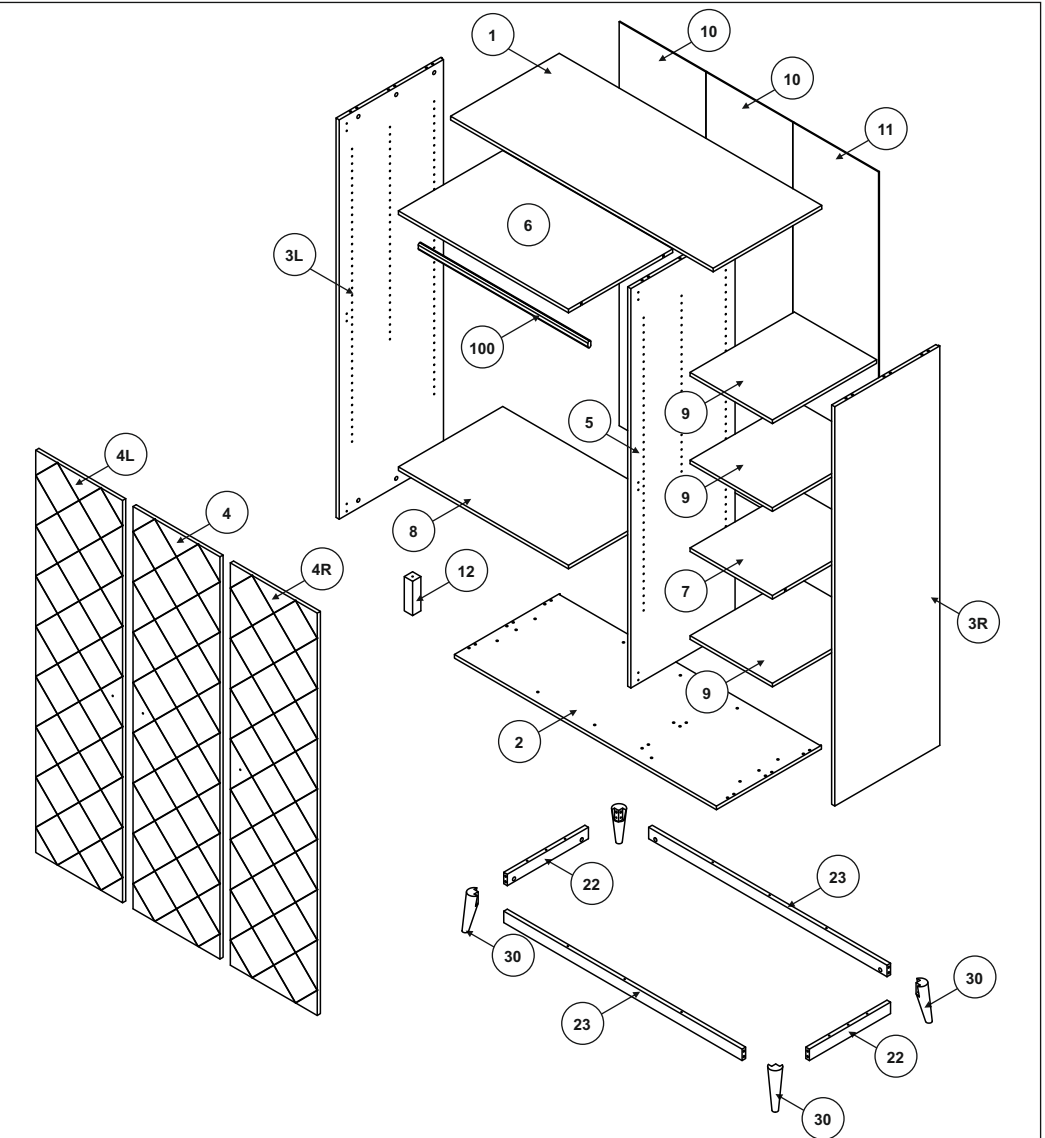

Instruction Manual

PARIS
WARDROBE
15619351

DISTRIBUTOR:
BOPITA
Energieweg 1, 6662 NS Elst
The Netherlands
www.bopita.com

22.12.2020.

Y x6	Z x9	I x12	R 5mm x16	J 3.5x15 x18	IB x1	JB 3x13 x2	T x3
A 8x35 x26	B x18	C 15x10 x26	H 4x25 x3	I x1	DA 2.5x16 x60	YB 7x50 x13	YA x3
FA x8	FB x8	WC 4mm x1	N x2	K x3	BA x8		

12

- | | |
|--|---|
| K

x2 | H 4x25

x2 |
| Y

x6 | J 3,5x15

x12 |

13

- | | |
|---|--|
| K

x1 | H 4x25

x1 |
| YA

x3 | J 3,5x15

x6 |

7

8

- | | |
|--|---|
| A 8x35

x6 | Z

x3 |
| B

x6 | C 15x10

x6 |