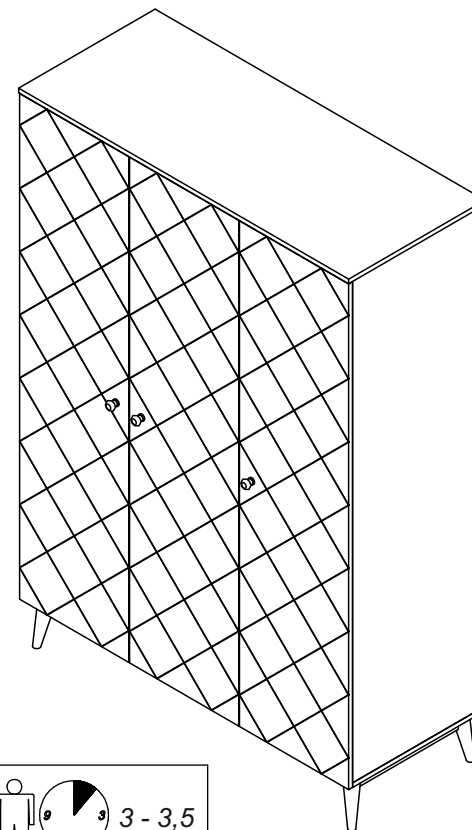

Instruction Manual

PARIS
WARDROBE
15619351

DISTRIBUTOR:
BOPITA
Energieweg 1, 6662 NS Elst
The Netherlands
www.bopita.com

22.12.2020.

Y x6	Z x9	I x12	R 5mm x16	J 3.5x15 x18	IB x1	JB 3x13 x2	T x3
A 8x35 x26	B x18	C 15x10 x26	H 4x25 x3	I x1	DA 2.5x16 x60	YB 7x50 x13	YA x3
FA x8	FB x8	WC 4mm x1	N x2	K x3	BA x8		

12

- | | |
|--|---|
| K

x2 | H 4x25

x2 |
| Y

x6 | J 3,5x15

x12 |

13

- | | |
|---|--|
| K

x1 | H 4x25

x1 |
| YA

x3 | J 3,5x15

x6 |

7

8

- | | |
|--|---|
| A 8x35

x6 | Z

x3 |
| B

x6 | C 15x10

x6 |