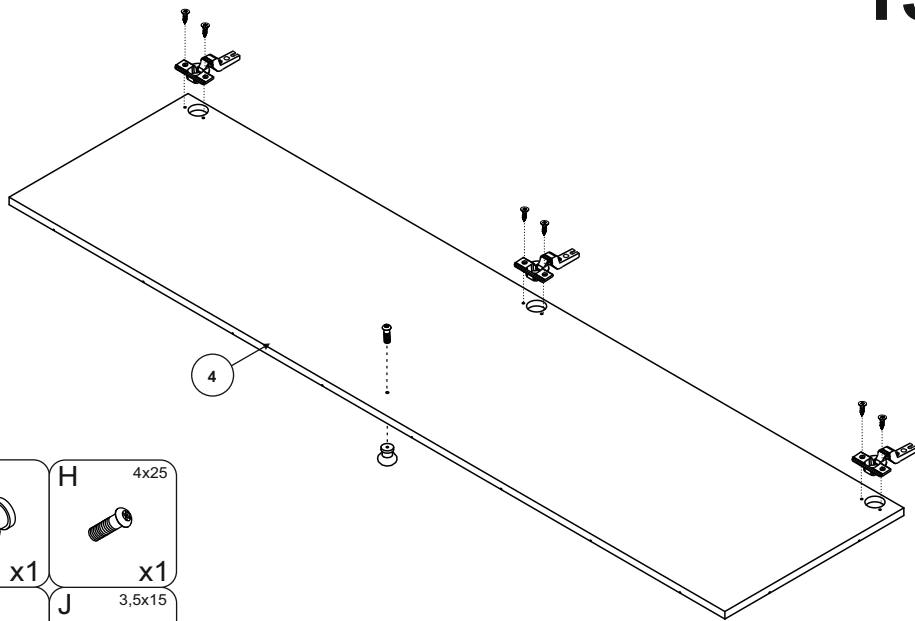

Instruction Manual

PARIS
WARDROBE
15619351

DISTRIBUTOR:
BOPITA
Energieweg 1, 6662 NS Elst
The Netherlands
www.bopita.com

22.12.2020.

Y x6	Z x9	I x12	R 5mm x16	J 3.5x15 x18	IB x1	JB 3x13 x2	T x3
A 8x35 x26	B x18	C 15x10 x26	H 4x25 x3	I x1	DA 2.5x16 x60	YB 7x50 x13	YA x3
FA x8	FB x8	WC 4mm x1	N x2	K x3	BA x8		

12

- | | |
|--|---|
| K

x2 | H 4x25

x2 |
| Y

x6 | J 3,5x15

x12 |

13

- | | |
|---|--|
| K

x1 | H 4x25

x1 |
| YA

x3 | J 3,5x15

x6 |

7

8

- | | |
|--|---|
| A 8x35

x6 | Z

x3 |
| B

x6 | C 15x10

x6 |